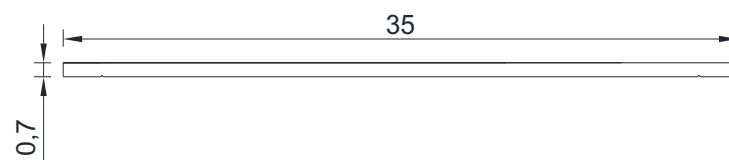

NORWALK COLLECTION MIRROR

FRONT VIEW

HE-101-36-M

36"

NORWALK COLLECTION MIRROR

SIDE VIEW

HE-101-36-M

ALYA
Bath

36"

NORWALK COLLECTION MIRROR

TOP VIEW

HE-101-36-M

ALYA
Bath